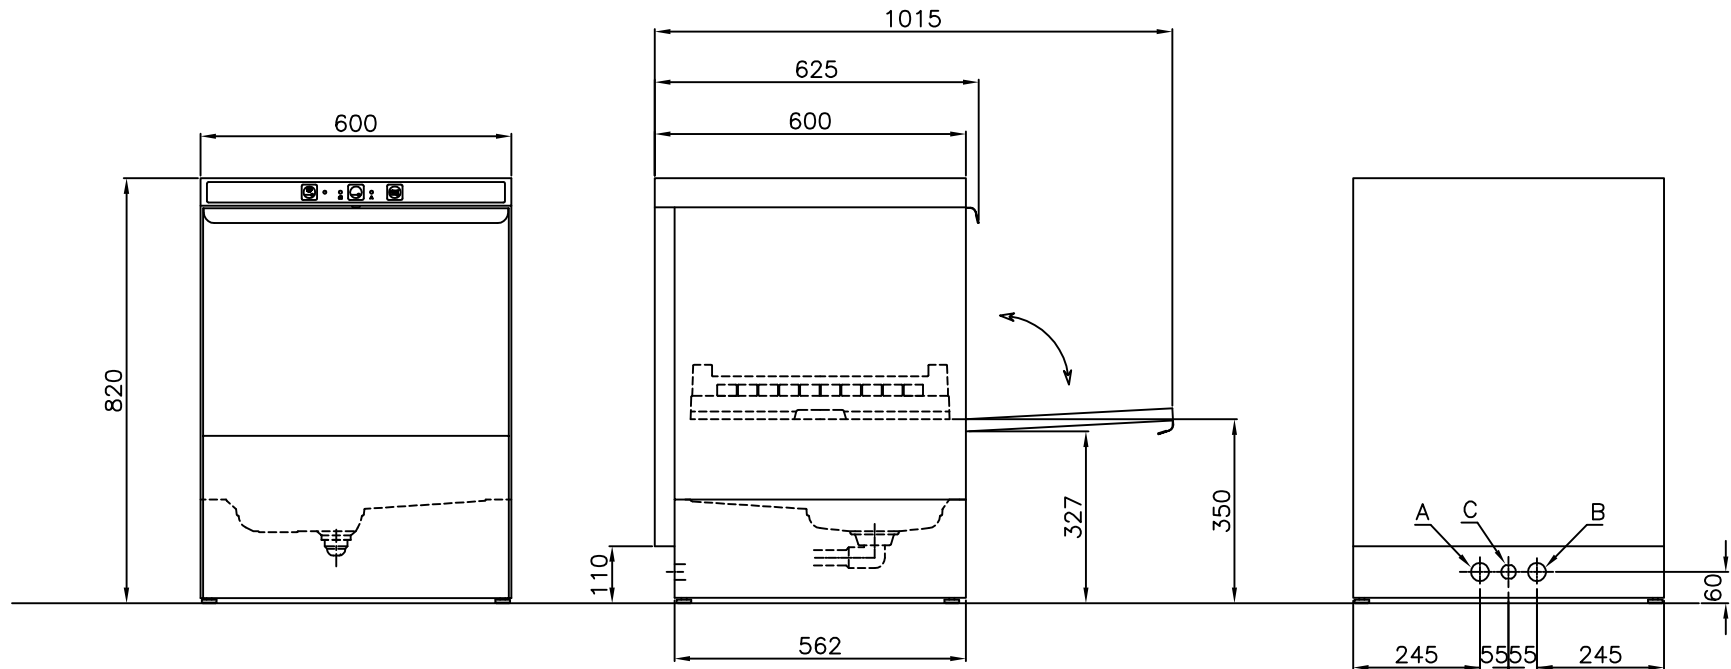

This drawing is the property of and shall not be reproduced for any purpose without our consent

LATO ANTERIORE MACCHINA
FRONT OF MACHINE
LADO ANTERIOR MAQUINA
COTE ANTERIEUR MACHINE
VORDERSEITE