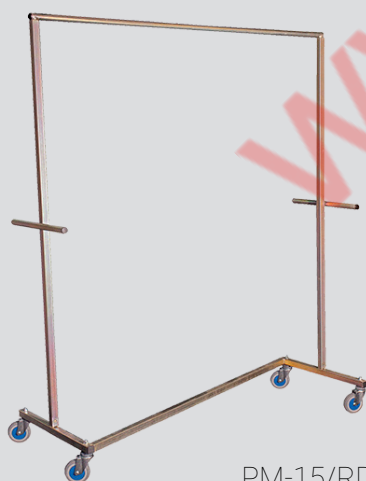

	UNIT.	CRS-10	CRS-20	CRS-35	CRS-40
Capacity	l	94	195	343	380
Wheels Ø	mm	100	100	100	100
Dimensions	mm	630x450x740	560x760x920	620x900x1080	620x980x1090
Weight	kg	4,5	9	11	14

ACCESSORIES

TROLLEYS FOR DRY LAUNDRY & CLOTHES RACK TROLLEY CSH-3/4 / PM-15/RD

CSH-3 / CSH-4

CHARACTERISTICS

CSH-3/4:

- Service trolley for hotels or nursing homes
- Polypropylene tray construction on steel tubular base
- 3 or 4 trays
- 2 bags on each side
- 4 swivel wheels \varnothing 125 mm

PM-15/RD:

- Mobile rack
- Structure in chromed steel, stackable
- 2 handles
- 4 swivel rubber wheels \varnothing 100 mm

PM-15/RD

TECHNICAL DATA

TROLLEYS FOR DRY LAUNDRY & CLOTHES RACK TROLLEY | CSH-3/4 / PM-15/RD