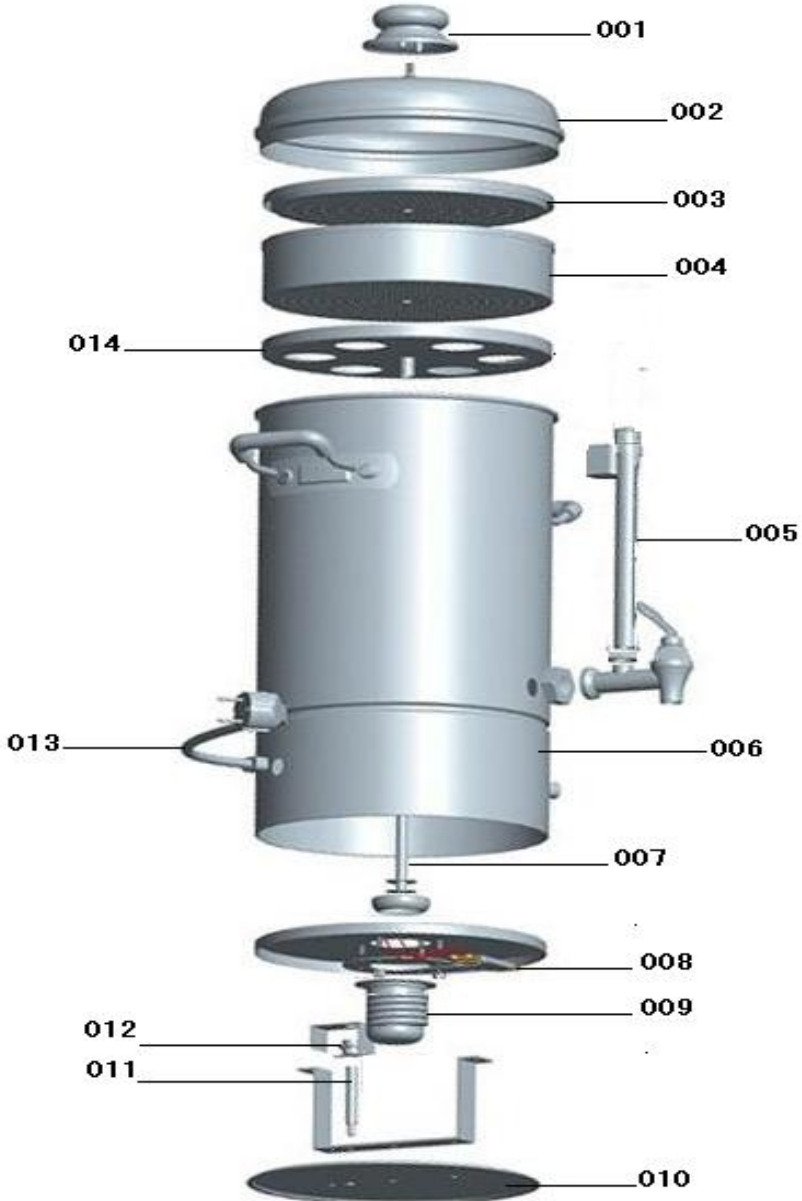

Exploded drawing of coffee percolator

Code	Part Name
001	Knob
002	Lid
003	Little filter
004	Big filter
005	Tape and pipe
006	Body
007	Percolator
008	Warm keeper
009	Heater
010	Bottom
011	Reset
012	Thermostat
013	Plug and wire
014	Tray